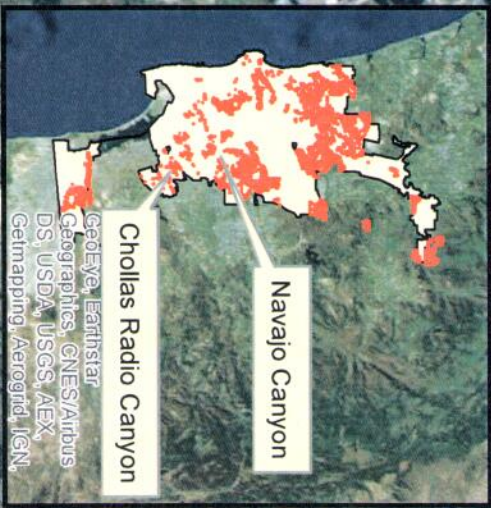

Brush Mngmt Zone
CCW Sightings 12/4/17

- Bird
- Nest
- Cactus Restoration Sites
- City Property
- MHPA

Chollas Radio Canyon Cactus Restoration

Map by J. Allen

Source: Esri, DigitalGlobe, GeoEye, Earthstar Geographics, CNES/Airbus DS, USDA, USGS, AEX, Getmapping, Aerogrid, IGN, IGP, swisstopo, and the GIS User Community

Brush Mngmt Zone
CCW Sightings 12/4/17

-  Brush Mngmt Zone
-  Bird
-  Nest
-  Cactus Restoration Sites
-  City Property
-  MHPA

Navajo Canyon Cactus Restoration

Map by J. Allen

Source: Esri, DigitalGlobe, GeoEye, Earthstar Geographics, CNES/Airbus DS, USDA, USGS, AEX, Getmapping, Aerogrid, IGN, IGP, swisstopo, and the GIS User Community