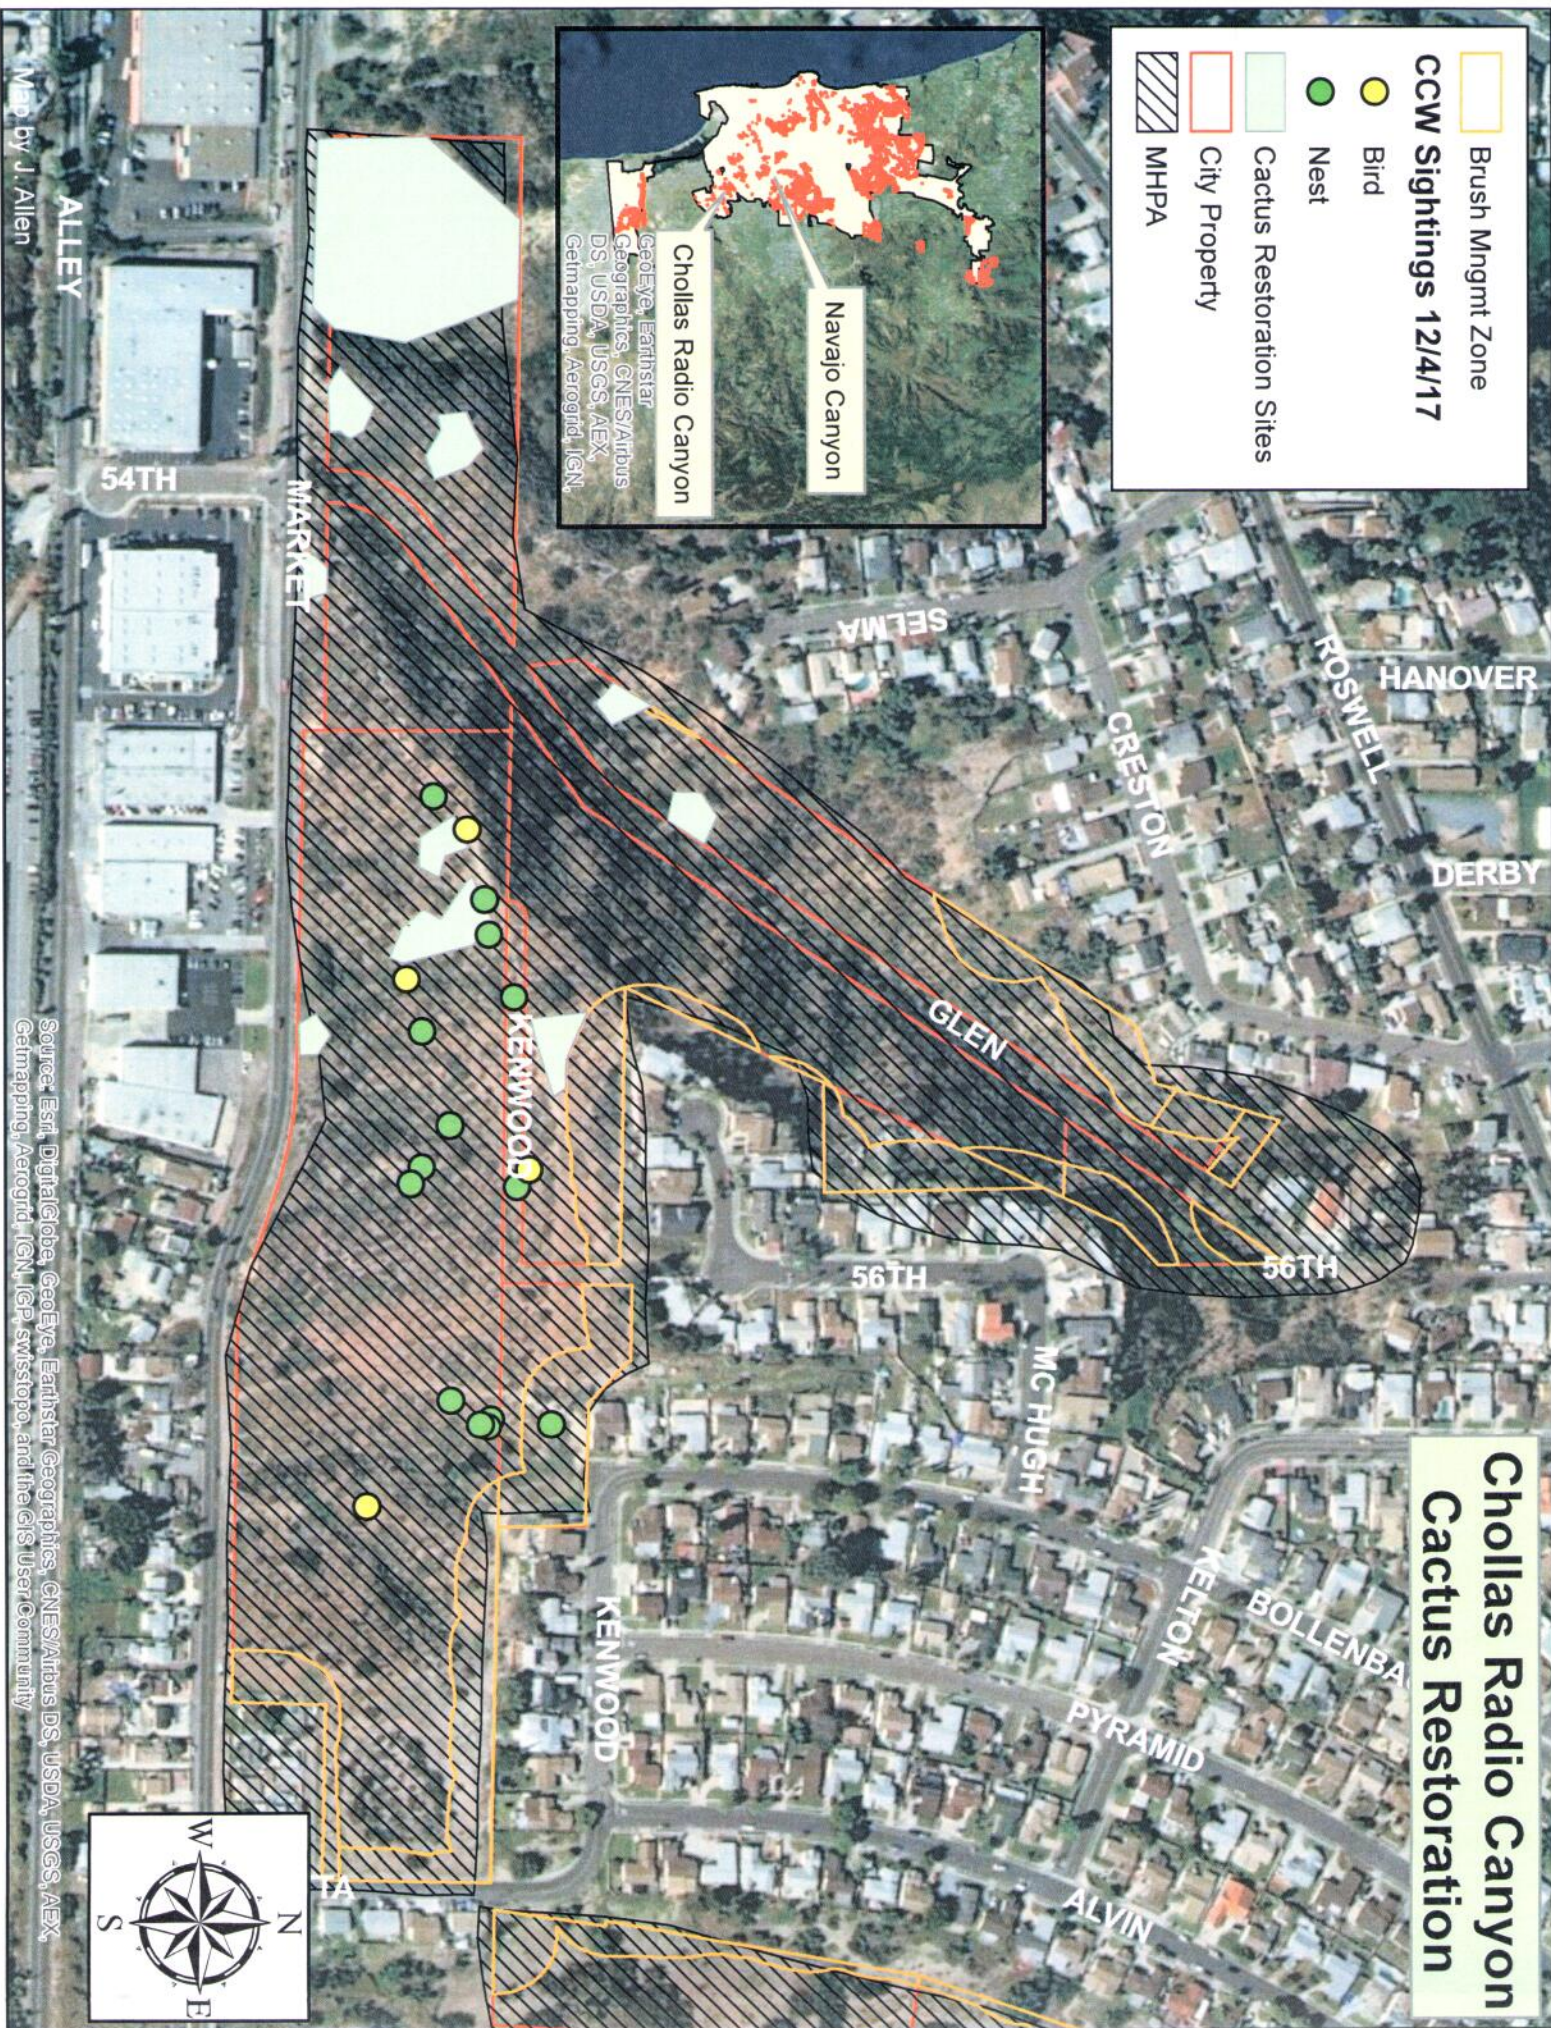

Brush Mngmt Zone
CCW Sightings 12/4/17

- Bird
- Nest
- Cactus Restoration Sites
- City Property
- MHPA

Chollas Radio Canyon Cactus Restoration

Map by J. Allen

Source: Esri, DigitalGlobe, GeoEye, Earthstar Geographics, CNES/Airbus DS, USDA, USGS, AEX, Getmapping, Aerogrid, IGN, IGP, swisstopo, and the GIS User Community

Brush Mngmt Zone
CCW Sightings 12/4/17

-  Brush Mngmt Zone
-  Bird
-  Nest
-  Cactus Restoration Sites
-  City Property
-  MHPA

Navajo Canyon Cactus Restoration

Map by J. Allen

Source: Esri, DigitalGlobe, GeoEye, Earthstar Geographics, CNES/Airbus DS, USDA, USGS, AEX, Getmapping, Aerogrid, IGN, IGP, swisstopo, and the GIS User Community