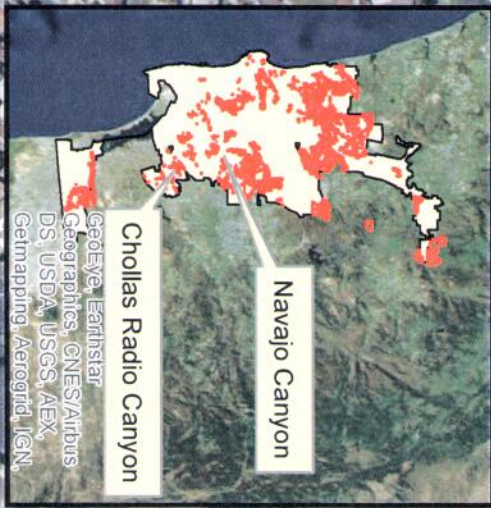

Brush Mngmt Zone
CCW Sightings 12/4/17

- Bird
- Nest
- Cactus Restoration Sites
- City Property
- MHPA

Chollas Radio Canyon Cactus Restoration

Map by J. Allen

Source: Esri, DigitalGlobe, GeoEye, Earthstar Geographics, CNES/Airbus DS, USDA, USGS, AEX, Getmapping, Aerogrid, IGN, IGP, swisstopo, and the GIS User Community

Brush Mngmt Zone
CCW Sightings 12/4/17

-  Brush Mngmt Zone
-  Bird
-  Nest
-  Cactus Restoration Sites
-  City Property
-  MHPA

Navajo Canyon Cactus Restoration

Map by J. Allen

Source: Esri, DigitalGlobe, GeoEye, Earthstar Geographics, CNES/Airbus DS, USDA, USGS, AEX, Getmapping, Aerogrid, IGN, IGP, swisstopo, and the GIS User Community